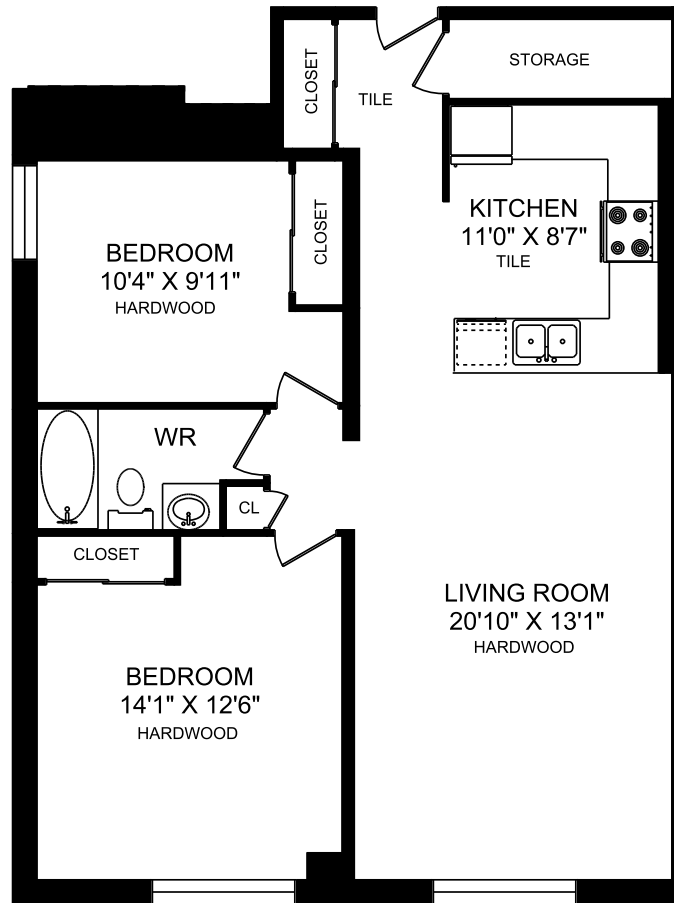

# 1101 Bay

1101 Bay Street, Toronto, ON M5S 2W8  
416.920.9588

2 Bedroom  
934 square feet

\*Dimensions shown for typical floor plans are not exact, actual suite sizes may vary. Please contact your leasing consultant for more information.