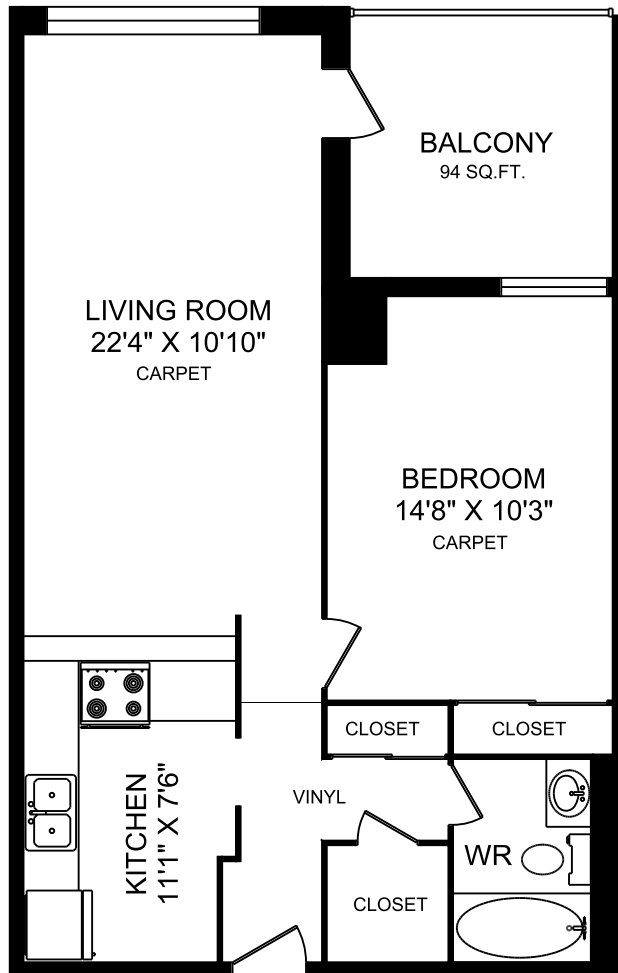

Brampton Towers

85 Charolais Boulevard, Brampton, ON L6Y 4E5
905.453.9300

1 Bedroom
667 square feet

*Dimensions shown for typical floor plans are not exact, actual suite sizes may vary. Please contact your leasing consultant for more information.