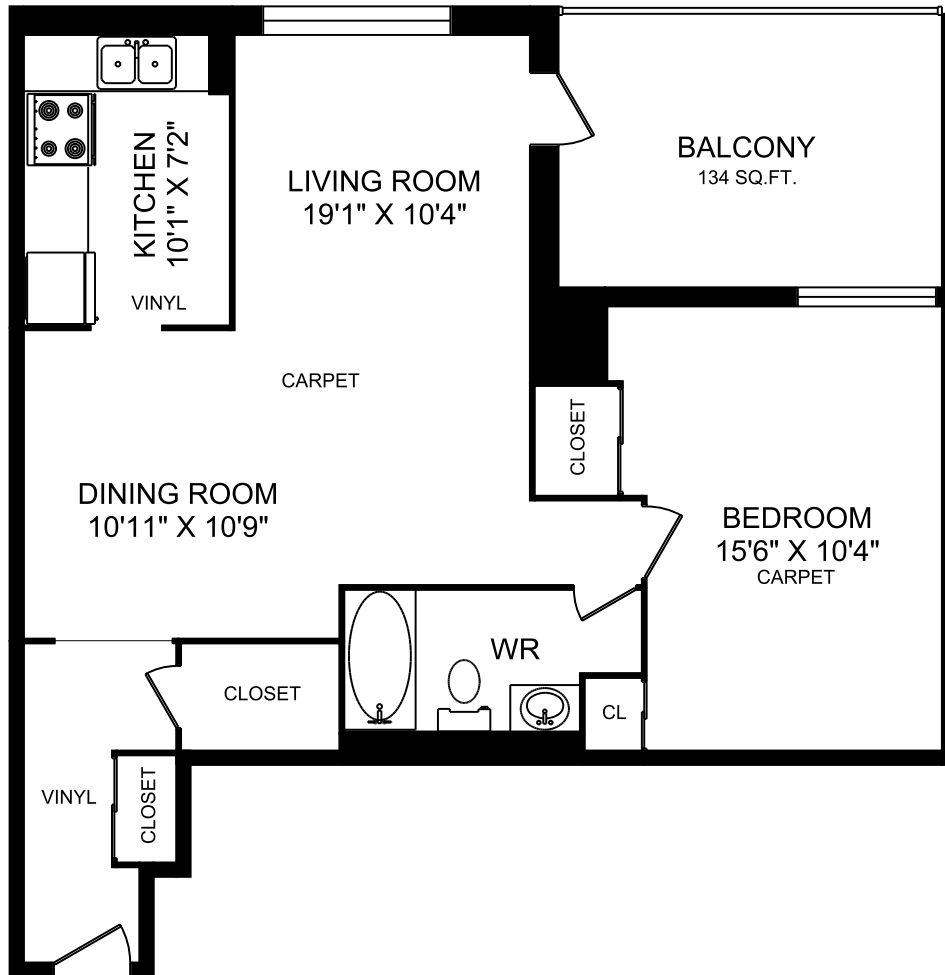

Brampton Towers

85 Charolais Boulevard, Brampton, ON L6Y 4E5
905.453.9300

1 Bedroom
762 square feet*

*Dimensions shown for typical floor plans are not exact, actual suite sizes may vary. Please contact your leasing consultant for more information.