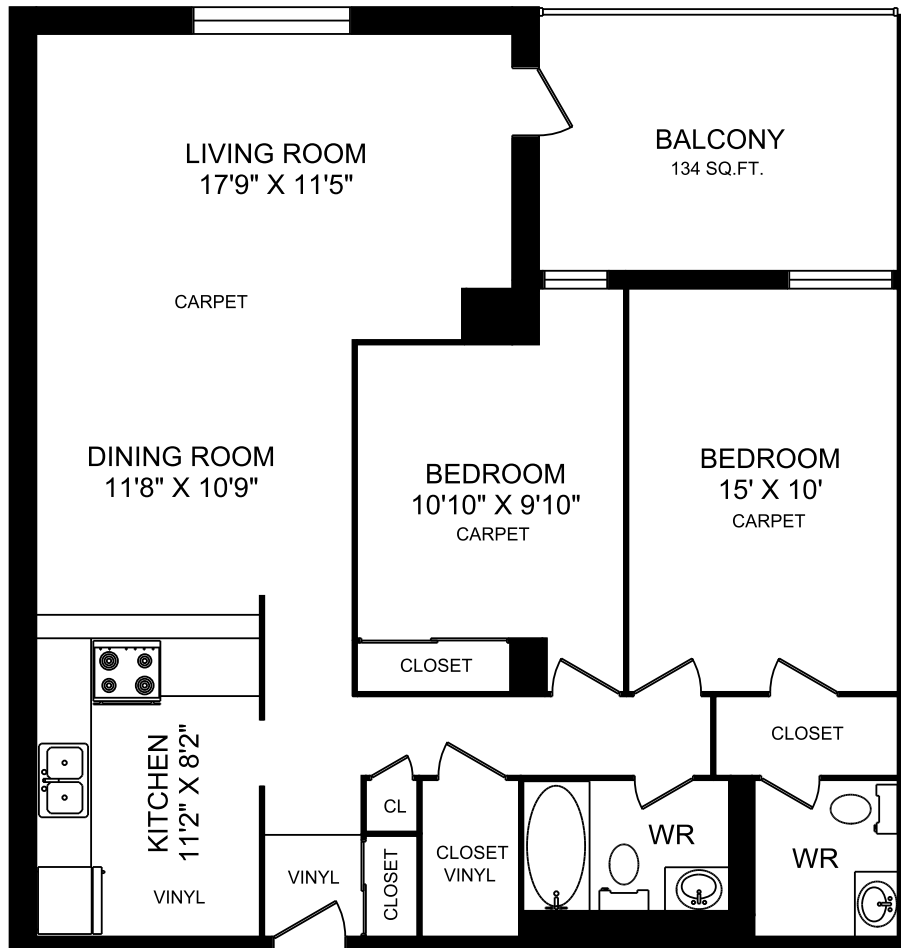

# Brampton Towers

85 Charolais Boulevard, Brampton, ON L6Y 4E5  
905.453.9300

**2 Bedroom**  
1014 square feet\*

\*Dimensions shown for typical floor plans are not exact, actual suite sizes may vary. Please contact your leasing consultant for more information.