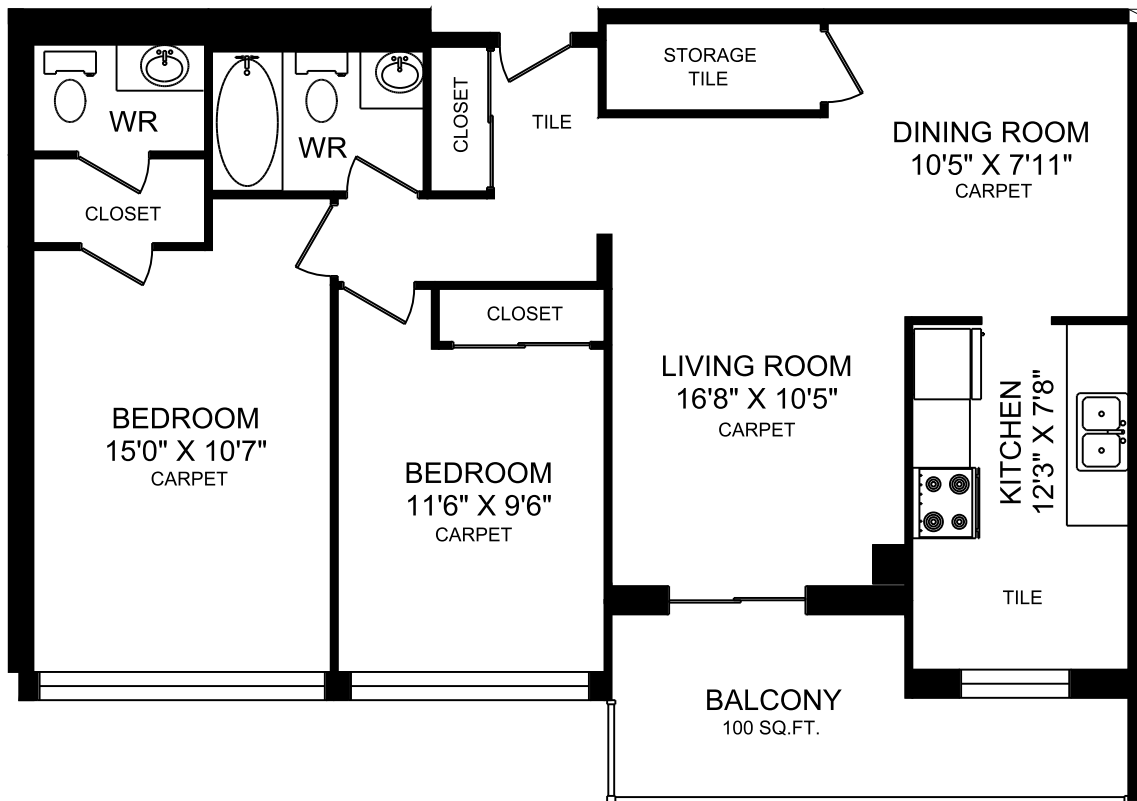

Forest Lane Apartments

300 Antibes Drive, North York, ON M2R 3N8
416.665.2100

2 Bedroom
922 square feet

*Dimensions shown for typical floor plans are not exact, actual suite sizes may vary. Please contact your leasing consultant for more information.