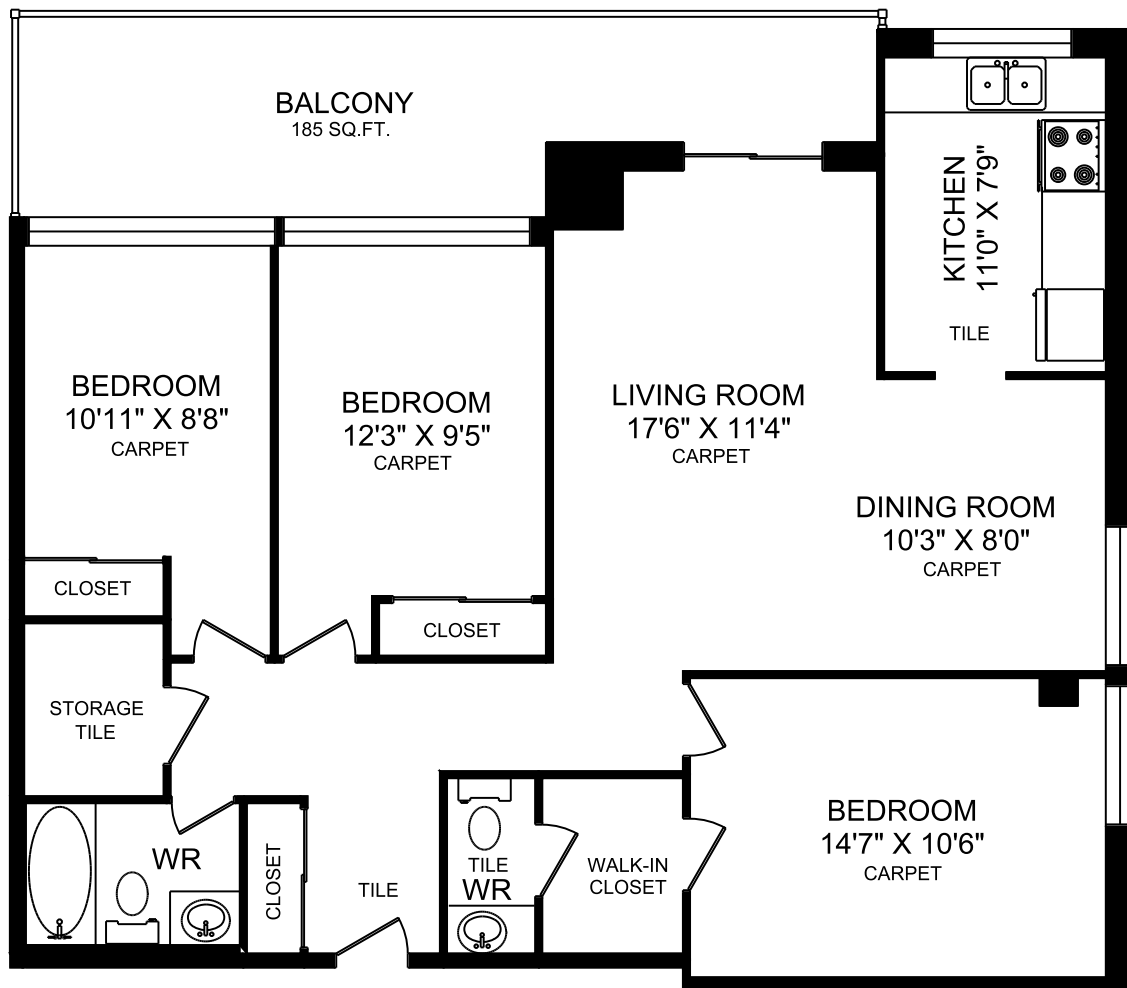

Forest Lane Apartments

300 Antibes Drive, North York, ON M2R 3N8
416.665.2100

3 Bedroom
1122 square feet

*Dimensions shown for typical floor plans are not exact, actual suite sizes may vary. Please contact your leasing consultant for more information.