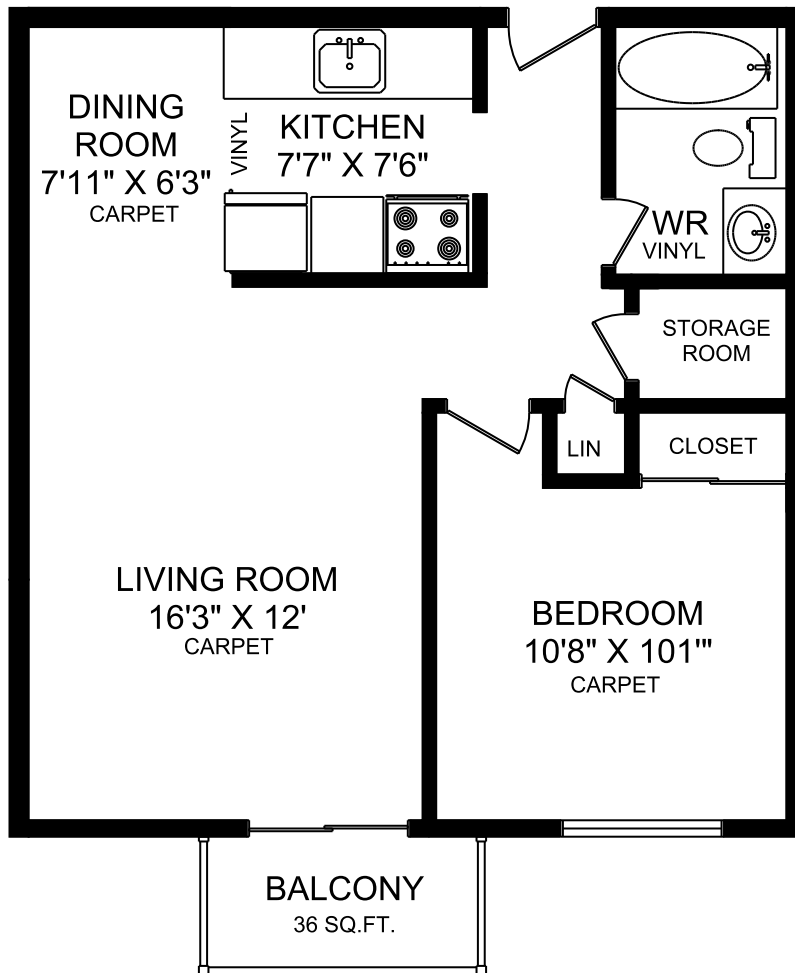

# Highfield Park

96 Highfield Park Drive, Dartmouth, NS B3A 4W4  
1.888.697.1542

1 Bedroom  
595 square feet

\*Dimensions shown for typical floor plans are not exact, actual suite sizes may vary. Please contact your leasing consultant for more information.