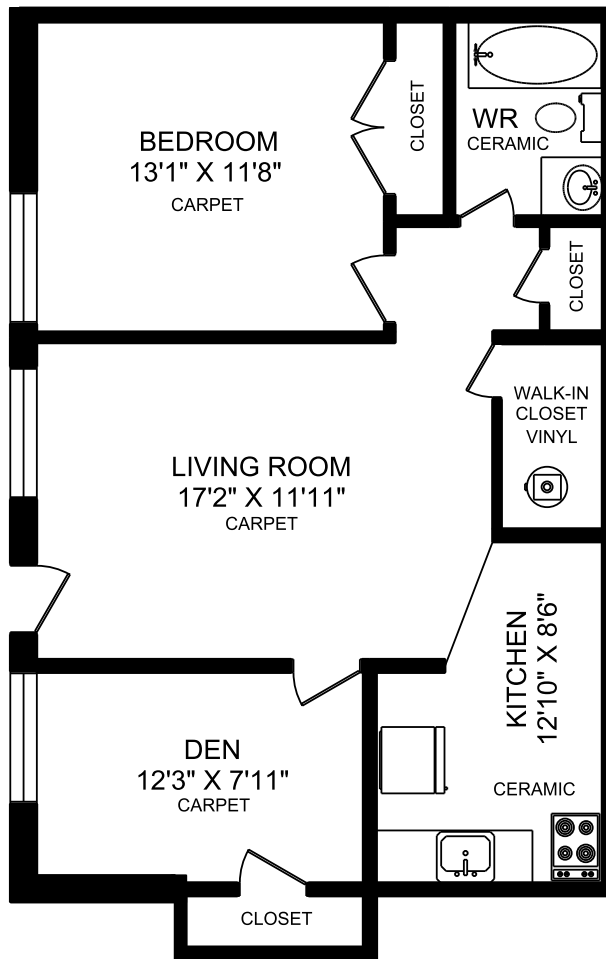

Highfield Park

96 Highfield Park Drive, Dartmouth, NS B3A 4W4
1.888.697.1542

1 Bedroom plus Den
769 square feet

*Dimensions shown for typical floor plans are not exact, actual suite sizes may vary. Please contact your leasing consultant for more information.