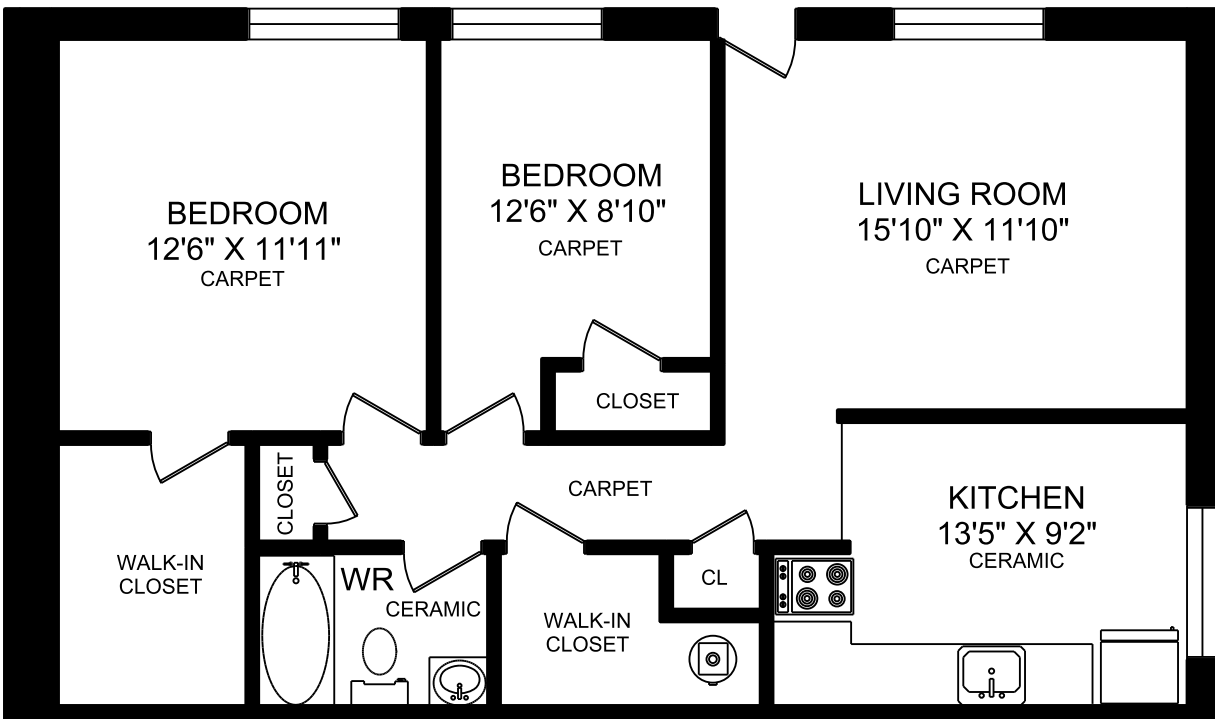

Highfield Park

96 Highfield Park Drive, Dartmouth, NS B3A 4W4
1.888.697.1542

2 Bedroom
878 square feet

*Dimensions shown for typical floor plans are not exact, actual suite sizes may vary. Please contact your leasing consultant for more information.