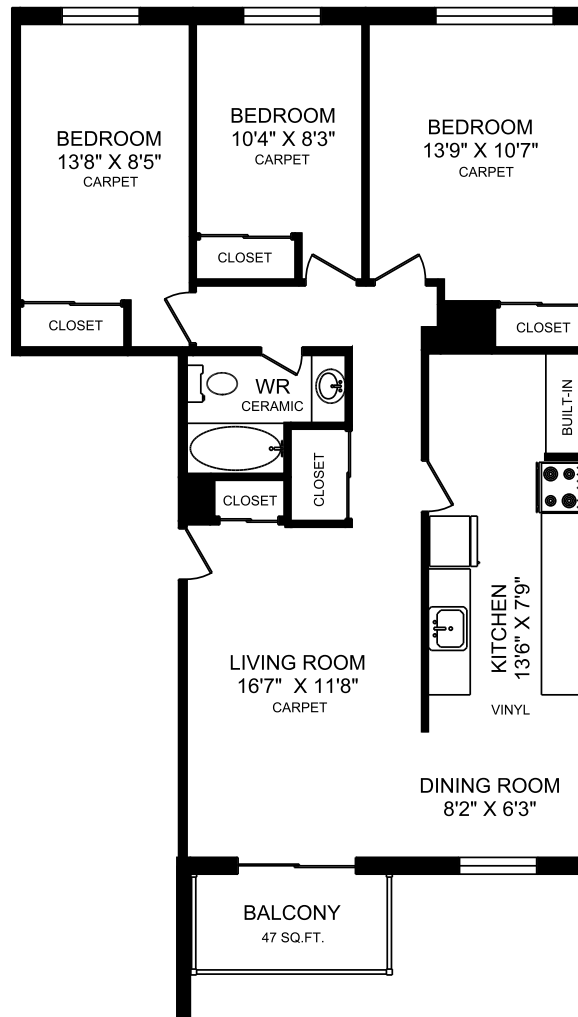

# Les Immeubles Montserrat

3440 Rue De La Concorde, Québec, QC G1L 4X8  
418.628.8634

**3 Bedroom**  
1005 square feet

\*Dimensions shown for typical floor plans are not exact, actual suite sizes may vary. Please contact your leasing consultant for more information.