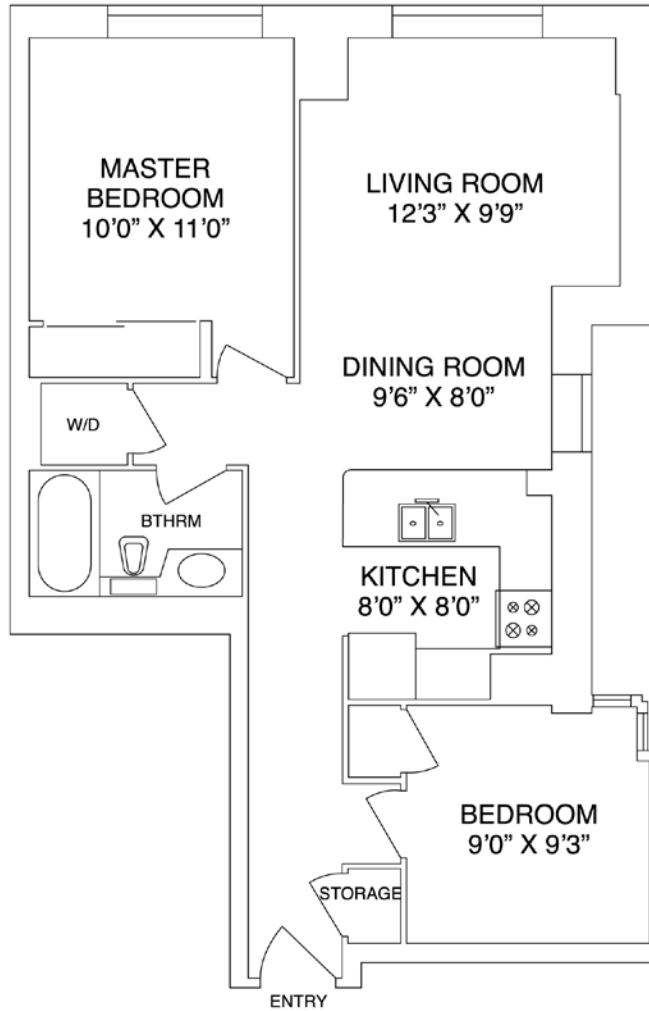

Rosewell Gardens

515 Rosewell Avenue, Toronto, ON M4R 2J3
416.447.2900

2 Bedroom & 1 Bathroom
800 square feet

*Dimensions shown for typical floor plans are not exact, actual suite sizes may vary. Please contact your leasing consultant for more information.