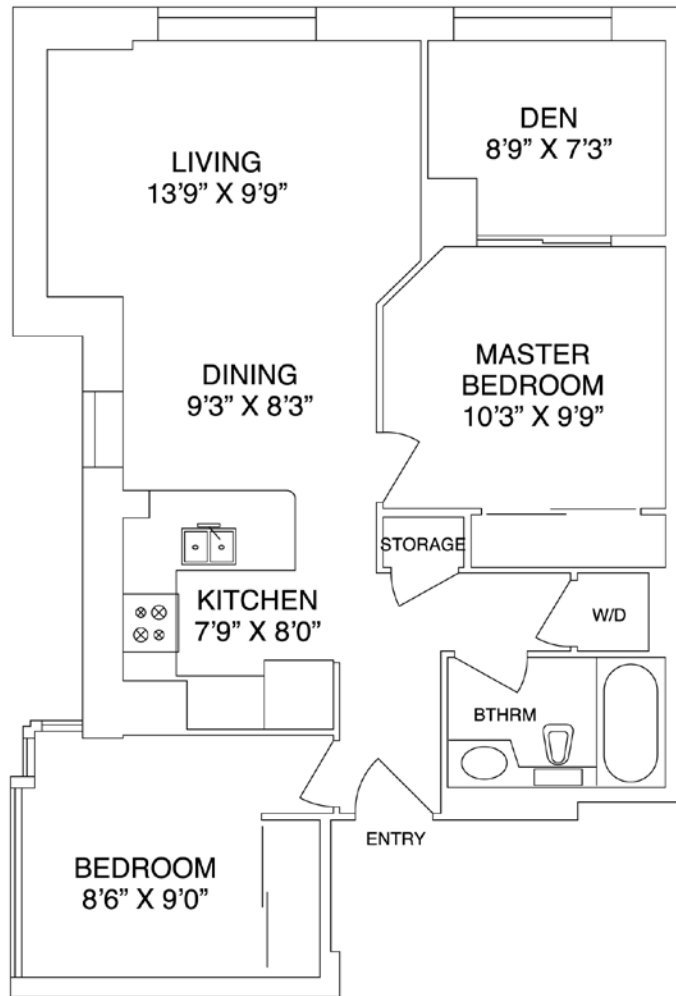

Rosewell Gardens

515 Rosewell Avenue, Toronto, ON M4R 2J3
416.447.2900

2 Bedroom, plus Den

825 square feet

*Dimensions shown for typical floor plans are not exact, actual suite sizes may vary. Please contact your leasing consultant for more information.