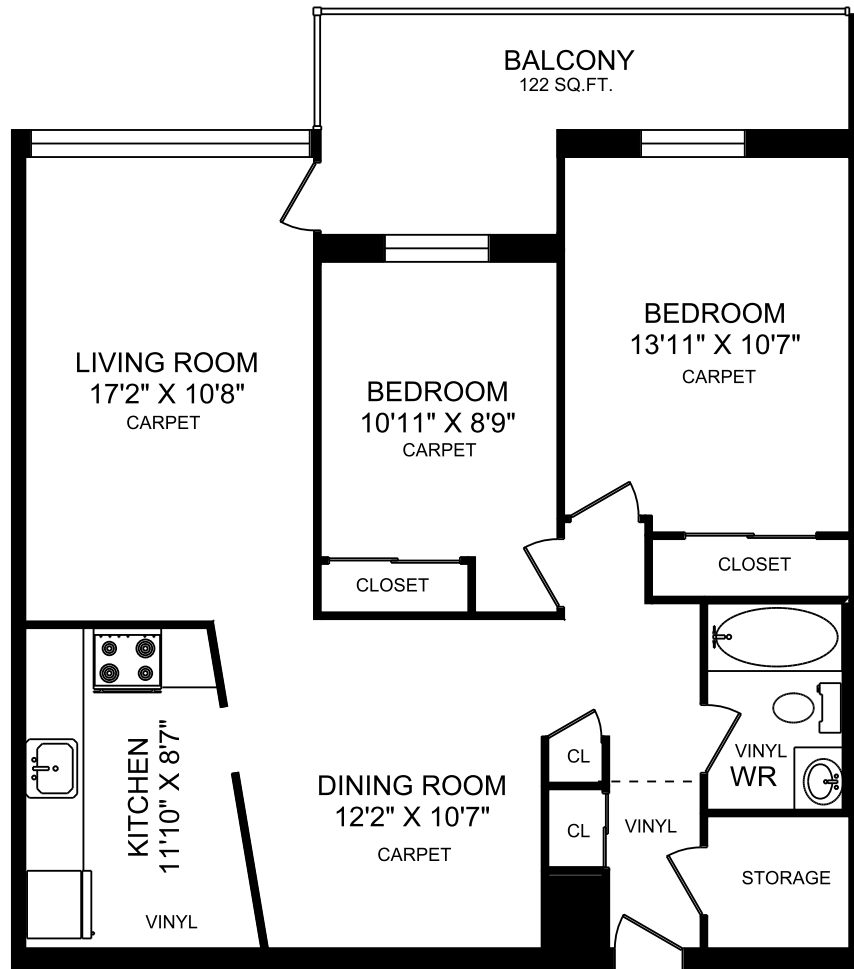

Wyldeewood Apartments

120 Torresdale Avenue, North York, ON M2R 3N7
416.665.2520

2 Bedroom
915 square feet

*Dimensions shown for typical floor plans are not exact, actual suite sizes may vary. Please contact your leasing consultant for more information.