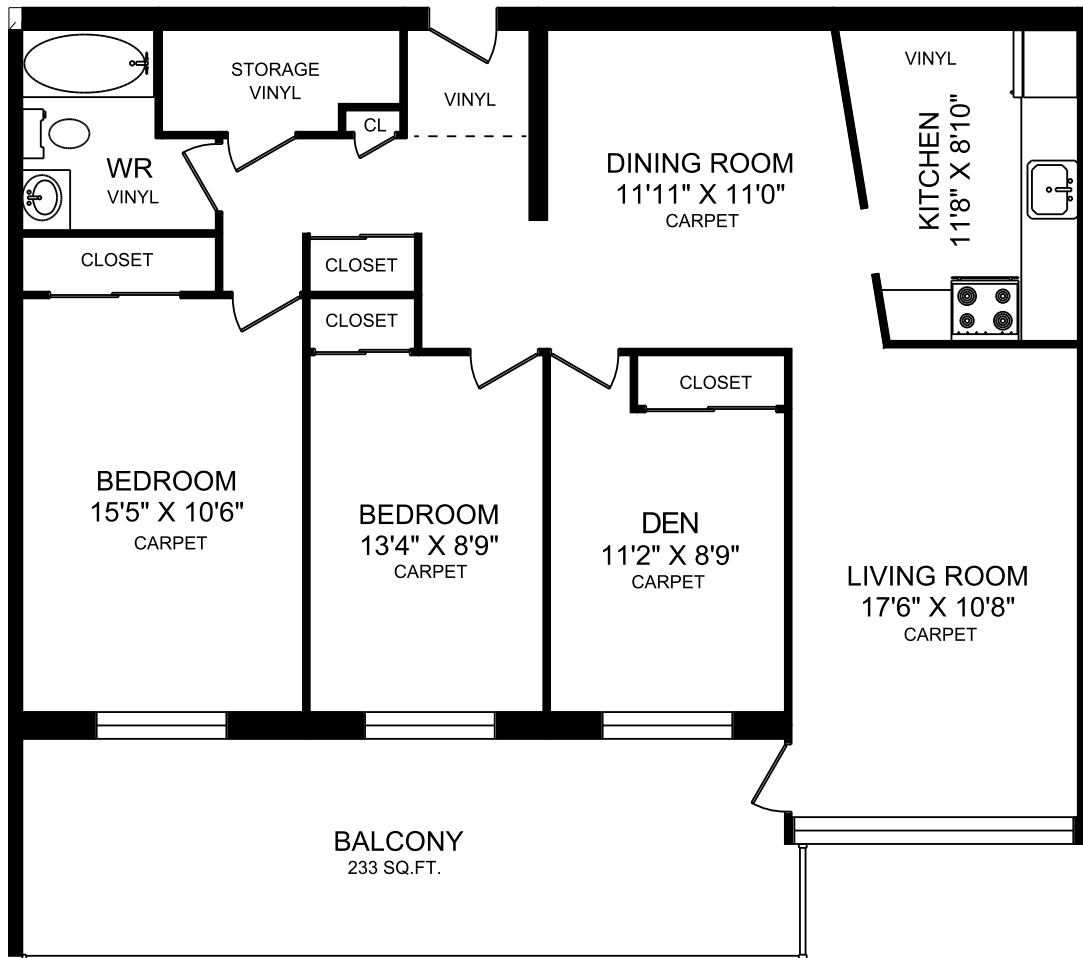

Wyldeewood Apartments

120 Torresdale Avenue, North York, ON M2R 3N7
416.665.2520

2 Bedroom plus Den

1114 square feet

*Dimensions shown for typical floor plans are not exact, actual suite sizes may vary. Please contact your leasing consultant for more information.