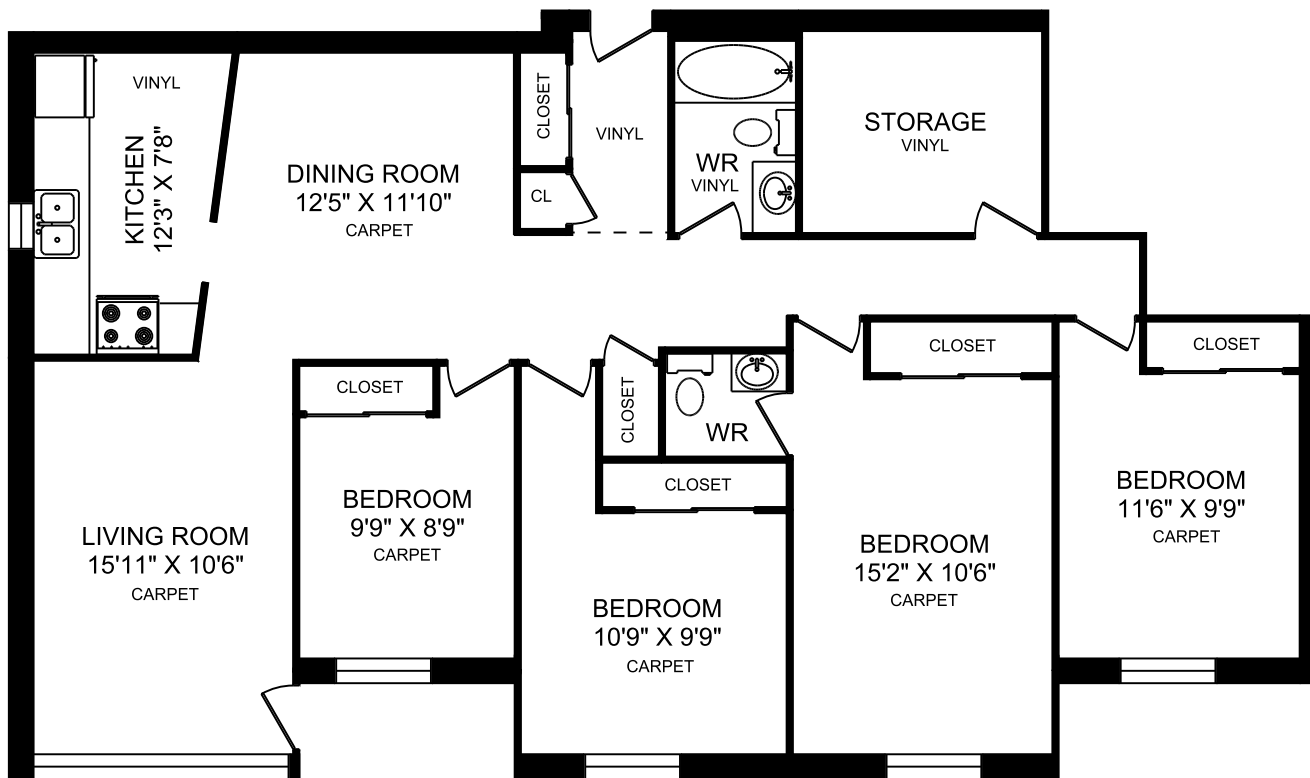

Wyldeewood Apartments

120 Torresdale Avenue, North York, ON M2R 3N7
416.665.2520

4 Bedroom

1403 square feet

*Dimensions shown for typical floor plans are not exact, actual suite sizes may vary. Please contact your leasing consultant for more information.