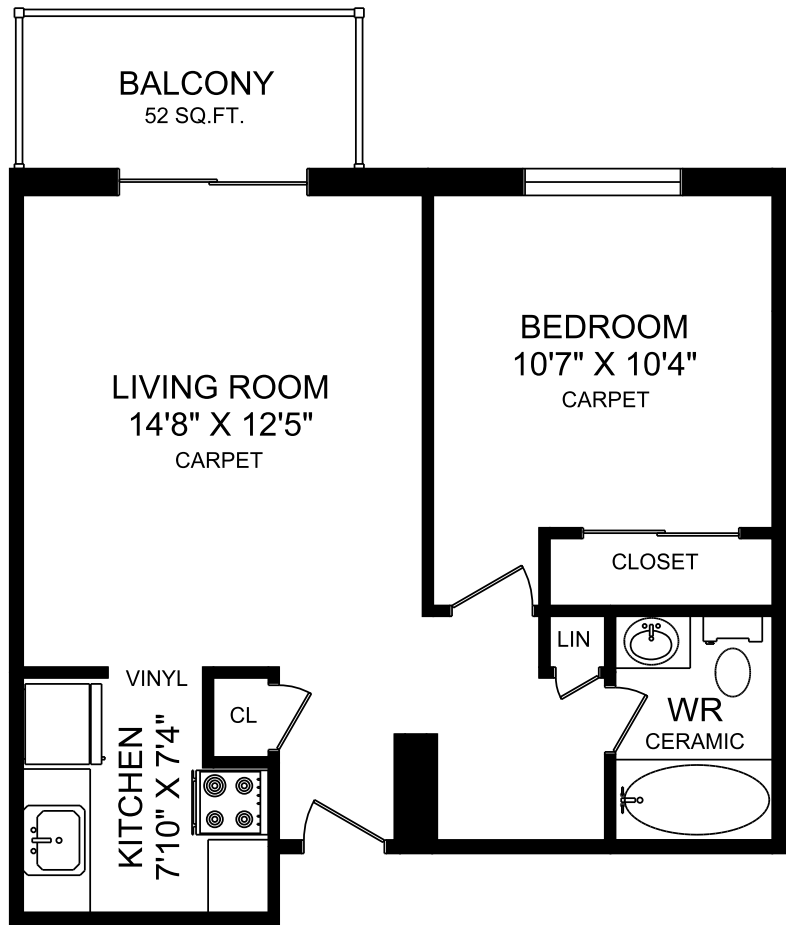

Les Immeubles Montserrat

3440 Rue De La Concorde, Québec, QC G1L 4X8
418.628.8634

Bachelor
370 square feet

*Dimensions shown for typical floor plans are not exact, actual suite sizes may vary. Please contact your leasing consultant for more information.

Les Immeubles Montserrat

3440 Rue De La Concorde, Québec, QC G1L 4X8
418.628.8634

1 Bedroom
519 square feet

*Dimensions shown for typical floor plans are not exact, actual suite sizes may vary. Please contact your leasing consultant for more information.

Les Immeubles Montserrat

3440 Rue De La Concorde, Québec, QC G1L 4X8
418.628.8634

2 Bedroom
850 square feet

*Dimensions shown for typical floor plans are not exact, actual suite sizes may vary. Please contact your leasing consultant for more information.