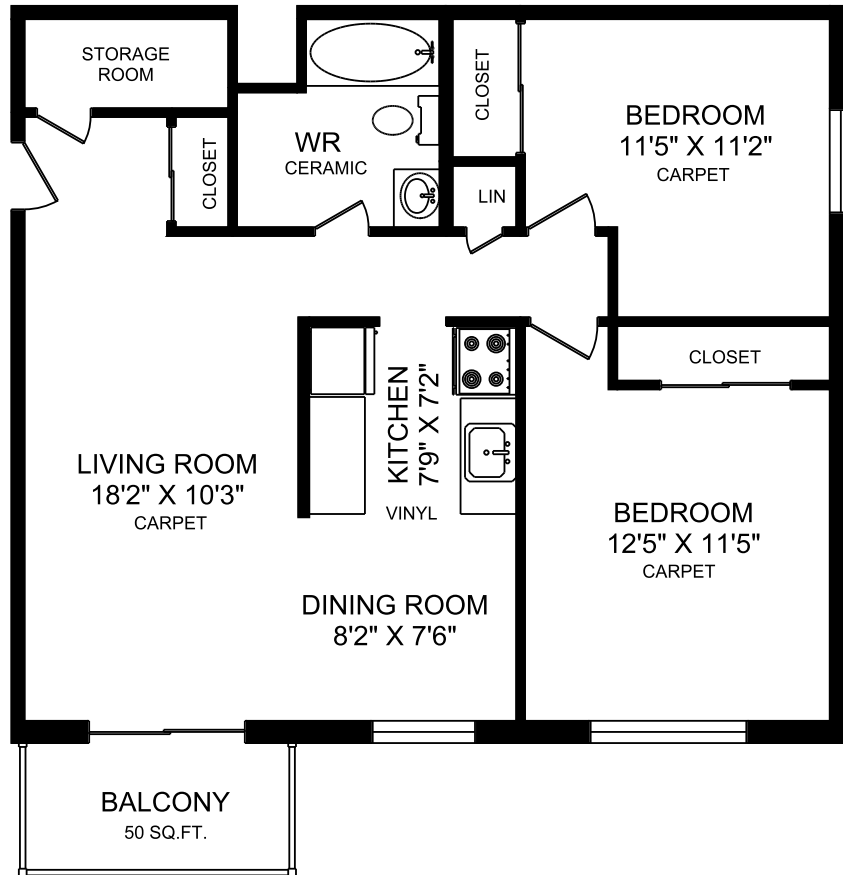

Les Immeubles Montserrat

3440 Rue De La Concorde, Québec, QC G1L 4X8
418.628.8634

Bachelor
370 square feet

*Dimensions shown for typical floor plans are not exact, actual suite sizes may vary. Please contact your leasing consultant for more information.

Les Immeubles Montserrat

3440 Rue De La Concorde, Québec, QC G1L 4X8
418.628.8634

1 Bedroom
519 square feet

*Dimensions shown for typical floor plans are not exact, actual suite sizes may vary. Please contact your leasing consultant for more information.

Les Immeubles Montserrat

3440 Rue De La Concorde, Québec, QC G1L 4X8
418.628.8634

2 Bedroom
850 square feet

*Dimensions shown for typical floor plans are not exact, actual suite sizes may vary. Please contact your leasing consultant for more information.