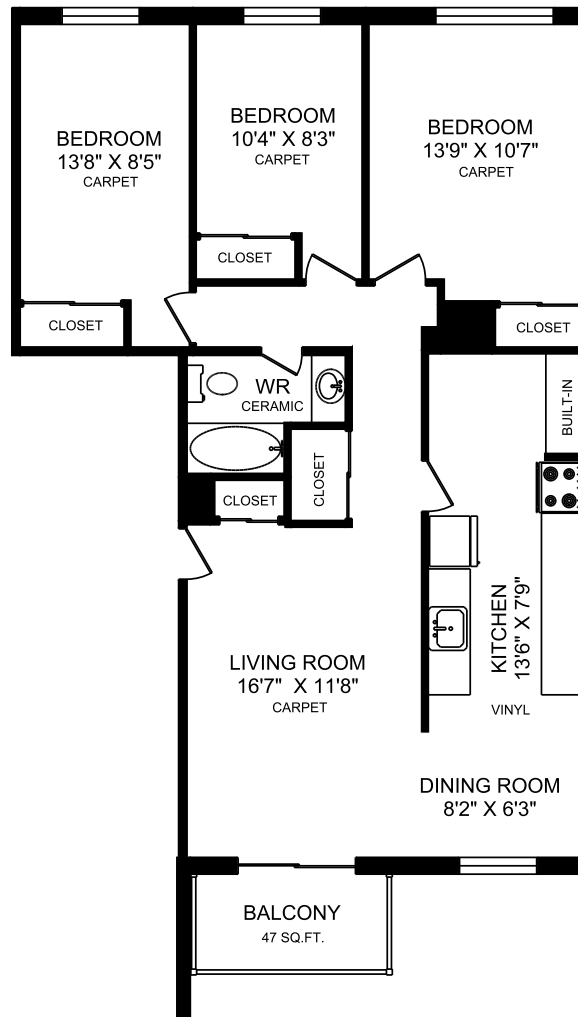

Les Immeubles Montserrat

3440 Rue De La Concorde, Québec, QC G1L 4X8
418.628.8634

Bachelor
370 square feet

*Dimensions shown for typical floor plans are not exact, actual suite sizes may vary. Please contact your leasing consultant for more information.

Les Immeubles Montserrat

3440 Rue De La Concorde, Québec, QC G1L 4X8
418.628.8634

1 Bedroom
519 square feet

*Dimensions shown for typical floor plans are not exact, actual suite sizes may vary. Please contact your leasing consultant for more information.

Les Immeubles Montserrat

3440 Rue De La Concorde, Québec, QC G1L 4X8
418.628.8634

2 Bedroom
850 square feet

*Dimensions shown for typical floor plans are not exact, actual suite sizes may vary. Please contact your leasing consultant for more information.

Les Immeubles Montserrat

3440 Rue De La Concorde, Québec, QC G1L 4X8
418.628.8634

3 Bedroom
1005 square feet

*Dimensions shown for typical floor plans are not exact, actual suite sizes may vary. Please contact your leasing consultant for more information.