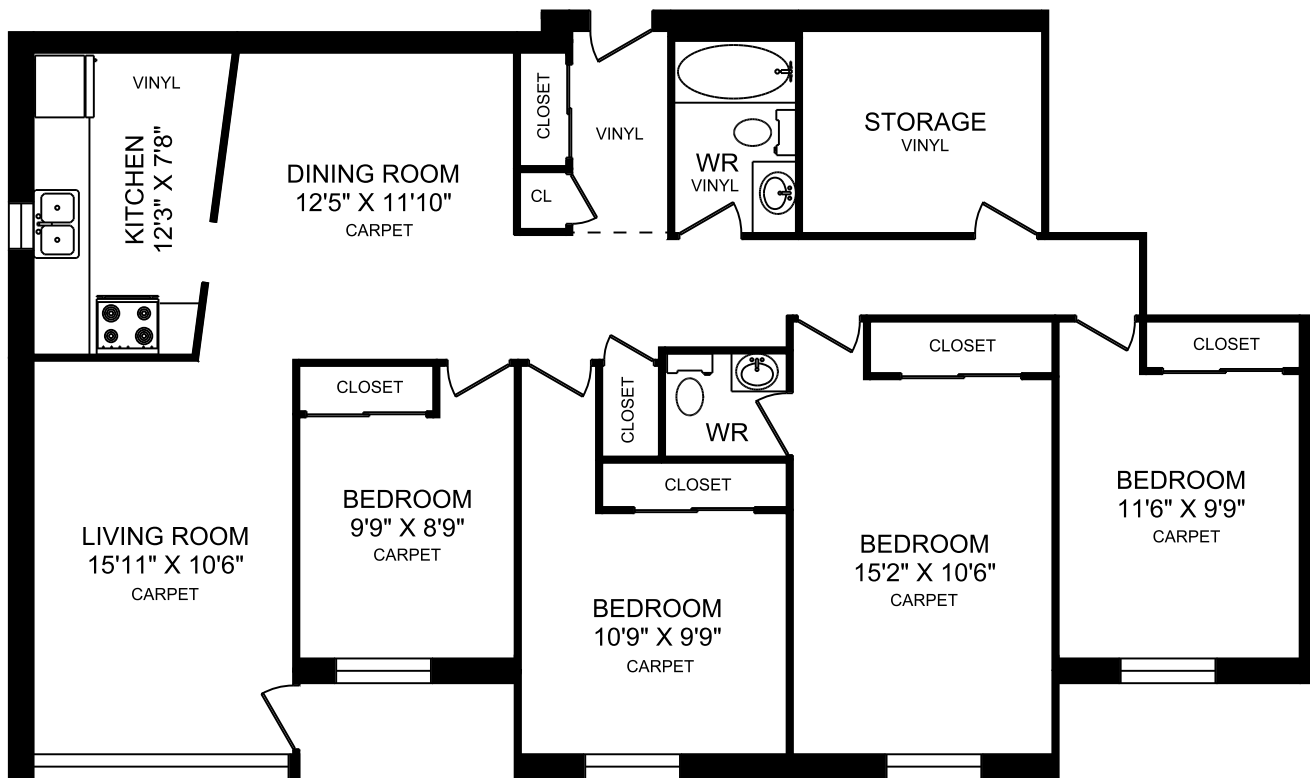

Wyldeewood Apartments

120 Torresdale Avenue, North York, ON M2R 3N7
416.665.2520

2 Bedroom
915 square feet

*Dimensions shown for typical floor plans are not exact, actual suite sizes may vary. Please contact your leasing consultant for more information.

Wyldeewood Apartments

120 Torresdale Avenue, North York, ON M2R 3N7
416.665.2520

2 Bedroom plus Den

1114 square feet

*Dimensions shown for typical floor plans are not exact, actual suite sizes may vary. Please contact your leasing consultant for more information.

OXFORD

www.oxfordresidential.ca

Wyldeewood Apartments

120 Torresdale Avenue, North York, ON M2R 3N7
416.665.2520

3 Bedroom
1104 square feet

*Dimensions shown for typical floor plans are not exact, actual suite sizes may vary. Please contact your leasing consultant for more information.

Wyldeewood Apartments

120 Torresdale Avenue, North York, ON M2R 3N7
416.665.2520

4 Bedroom
1403 square feet

*Dimensions shown for typical floor plans are not exact, actual suite sizes may vary. Please contact your leasing consultant for more information.