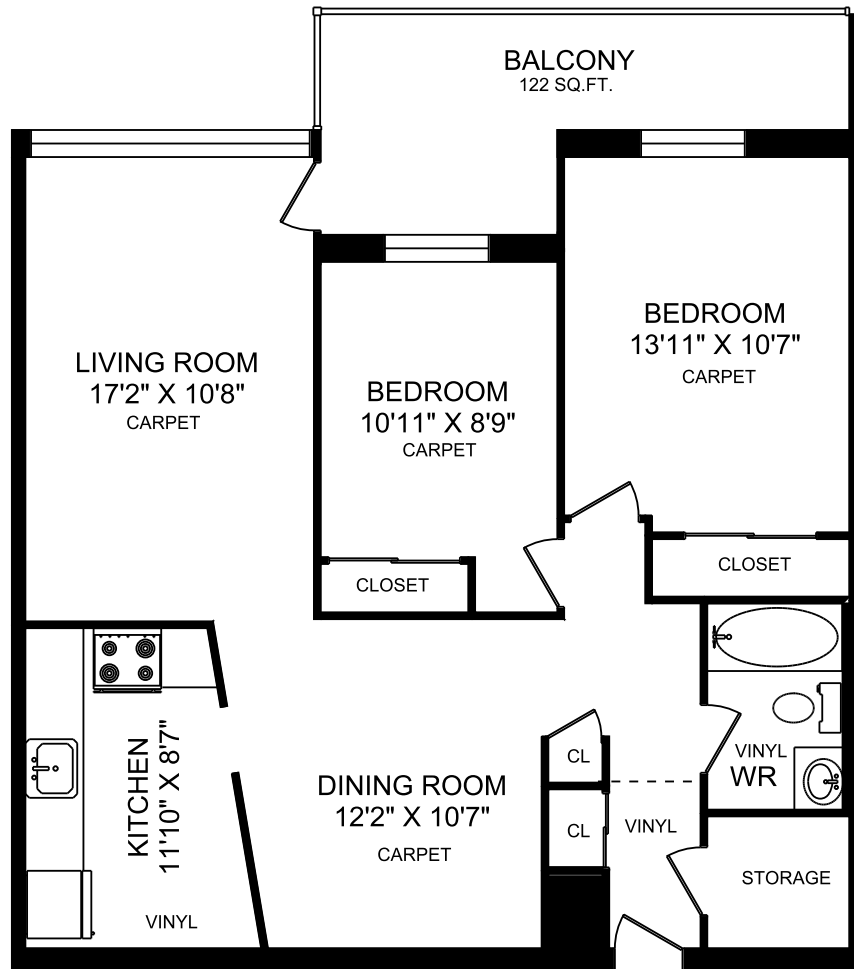

Wyldeewood Apartments

120 Torresdale Avenue, North York, ON M2R 3N7
416.665.2520

1 Bedroom
705 square feet

*Dimensions shown for typical floor plans are not exact, actual suite sizes may vary. Please contact your leasing consultant for more information.

Wyldeewood Apartments

120 Torresdale Avenue, North York, ON M2R 3N7
416.665.2520

2 Bedroom
915 square feet

*Dimensions shown for typical floor plans are not exact, actual suite sizes may vary. Please contact your leasing consultant for more information.

Wyldeewood Apartments

120 Torresdale Avenue, North York, ON M2R 3N7
416.665.2520

2 Bedroom plus Den

1114 square feet

*Dimensions shown for typical floor plans are not exact, actual suite sizes may vary. Please contact your leasing consultant for more information.

OXFORD

www.oxfordresidential.ca

Wyldeewood Apartments

120 Torresdale Avenue, North York, ON M2R 3N7
416.665.2520

3 Bedroom
1104 square feet

*Dimensions shown for typical floor plans are not exact, actual suite sizes may vary. Please contact your leasing consultant for more information.