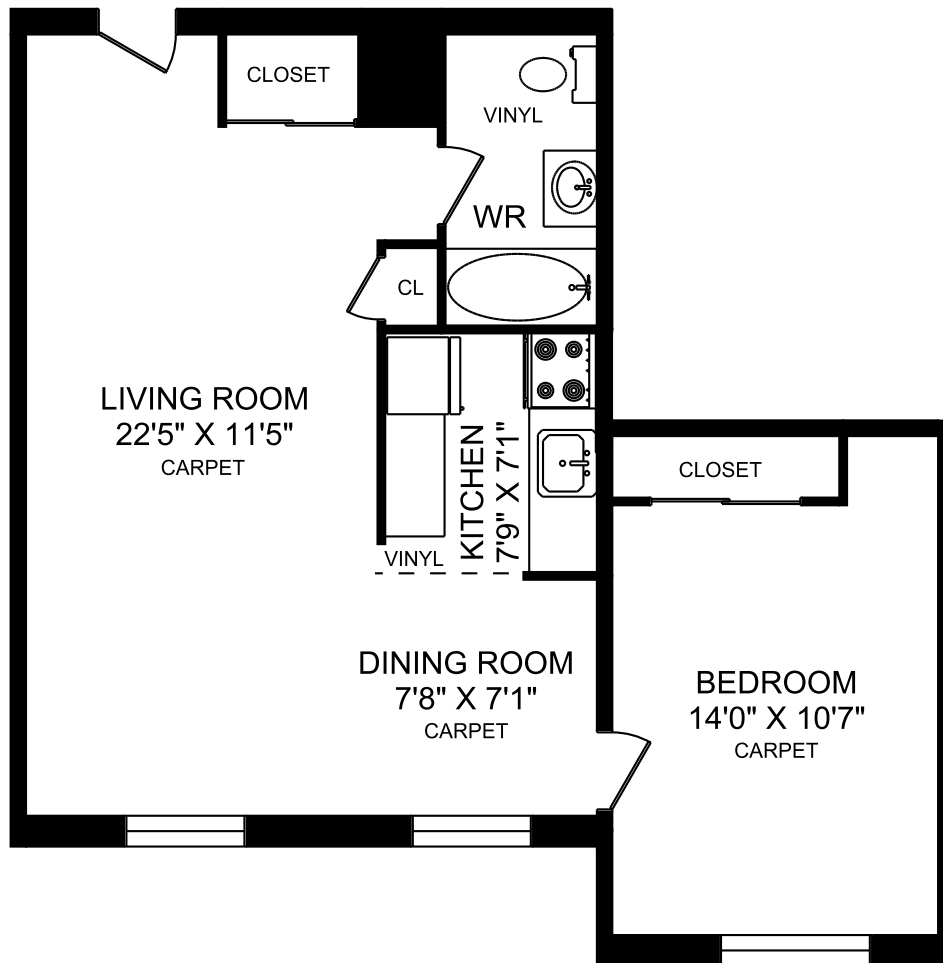

Wyldeewood Apartments

120 Torresdale Avenue, North York, ON M2R 3N7
416.665.2520

1 Bedroom
705 square feet

*Dimensions shown for typical floor plans are not exact, actual suite sizes may vary. Please contact your leasing consultant for more information.

Wyldeewood Apartments

120 Torresdale Avenue, North York, ON M2R 3N7
416.665.2520

2 Bedroom
915 square feet

*Dimensions shown for typical floor plans are not exact, actual suite sizes may vary. Please contact your leasing consultant for more information.

Wyldeewood Apartments

120 Torresdale Avenue, North York, ON M2R 3N7
416.665.2520

2 Bedroom plus Den

1114 square feet

*Dimensions shown for typical floor plans are not exact, actual suite sizes may vary. Please contact your leasing consultant for more information.

OXFORD

www.oxfordresidential.ca

Wyldeewood Apartments

120 Torresdale Avenue, North York, ON M2R 3N7
416.665.2520

3 Bedroom
1104 square feet

*Dimensions shown for typical floor plans are not exact, actual suite sizes may vary. Please contact your leasing consultant for more information.