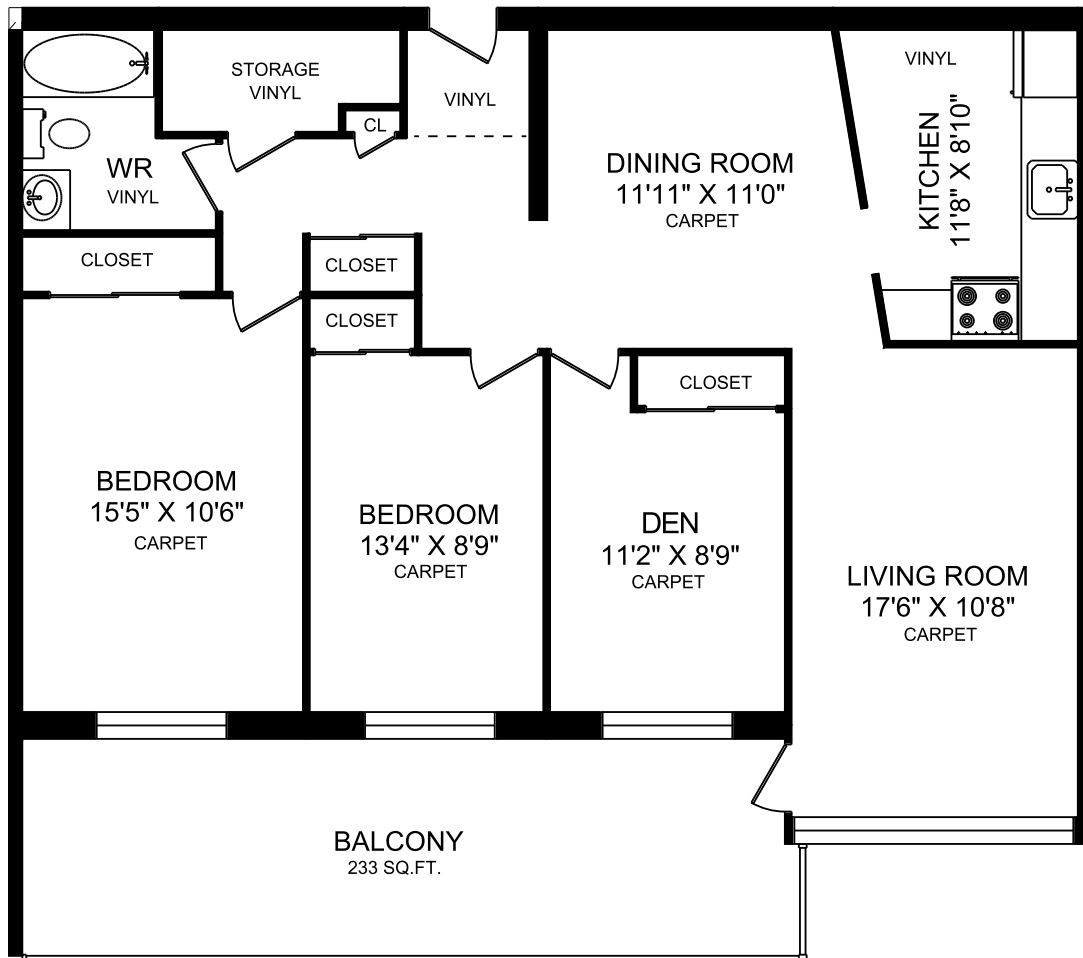

Wyldeewood Apartments

120 Torresdale Avenue, North York, ON M2R 3N7
416.665.2520

1 Bedroom
705 square feet

*Dimensions shown for typical floor plans are not exact, actual suite sizes may vary. Please contact your leasing consultant for more information.

Wyldeewood Apartments

120 Torresdale Avenue, North York, ON M2R 3N7
416.665.2520

2 Bedroom
915 square feet

*Dimensions shown for typical floor plans are not exact, actual suite sizes may vary. Please contact your leasing consultant for more information.

Wyldeewood Apartments

120 Torresdale Avenue, North York, ON M2R 3N7
416.665.2520

2 Bedroom plus Den

1114 square feet

*Dimensions shown for typical floor plans are not exact, actual suite sizes may vary. Please contact your leasing consultant for more information.

OXFORD

www.oxfordresidential.ca

Wyldeewood Apartments

120 Torresdale Avenue, North York, ON M2R 3N7
416.665.2520

3 Bedroom
1104 square feet

*Dimensions shown for typical floor plans are not exact, actual suite sizes may vary. Please contact your leasing consultant for more information.