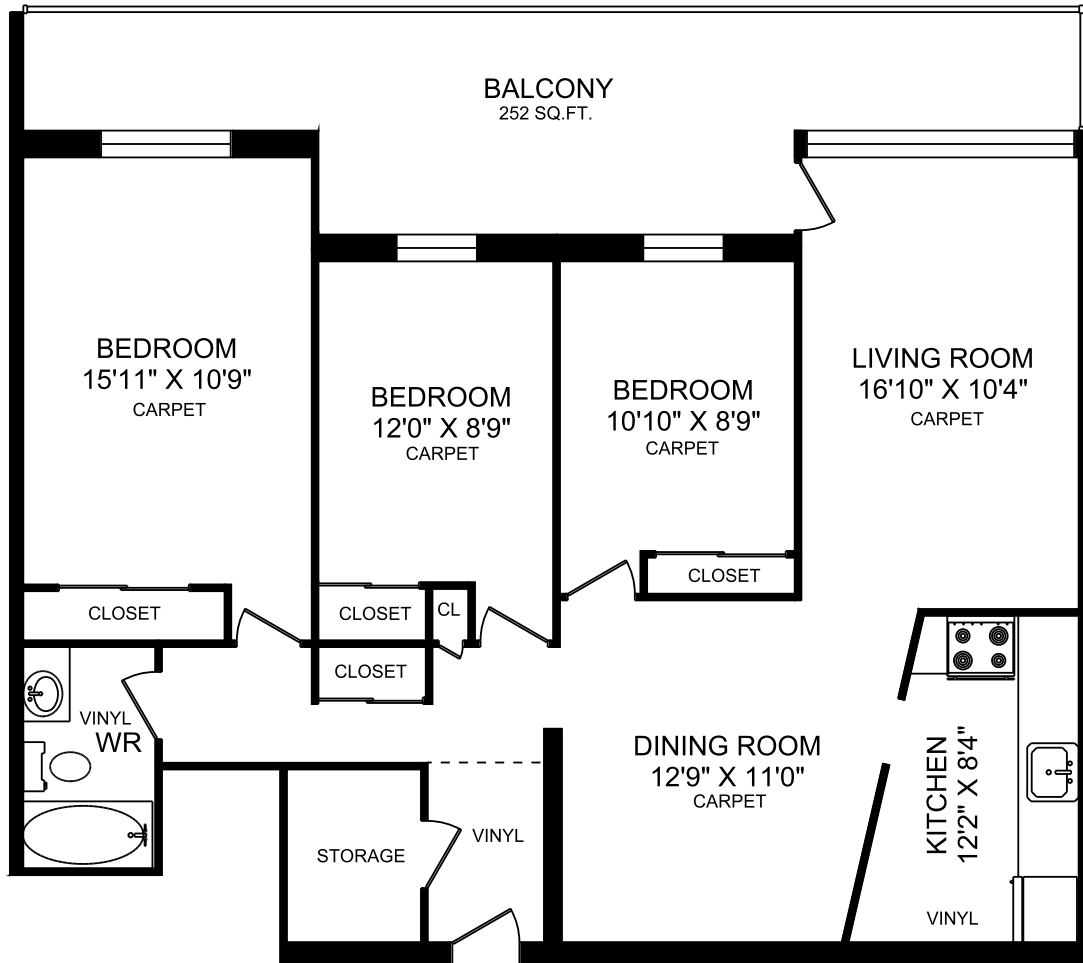

Wyldeewood Apartments

120 Torresdale Avenue, North York, ON M2R 3N7
416.665.2520

1 Bedroom
705 square feet

*Dimensions shown for typical floor plans are not exact, actual suite sizes may vary. Please contact your leasing consultant for more information.

Wyldeewood Apartments

120 Torresdale Avenue, North York, ON M2R 3N7
416.665.2520

2 Bedroom
915 square feet

*Dimensions shown for typical floor plans are not exact, actual suite sizes may vary. Please contact your leasing consultant for more information.

Wyldeewood Apartments

120 Torresdale Avenue, North York, ON M2R 3N7
416.665.2520

2 Bedroom plus Den

1114 square feet

*Dimensions shown for typical floor plans are not exact, actual suite sizes may vary. Please contact your leasing consultant for more information.

OXFORD

www.oxfordresidential.ca

Wyldeewood Apartments

120 Torresdale Avenue, North York, ON M2R 3N7
416.665.2520

3 Bedroom
1104 square feet

*Dimensions shown for typical floor plans are not exact, actual suite sizes may vary. Please contact your leasing consultant for more information.